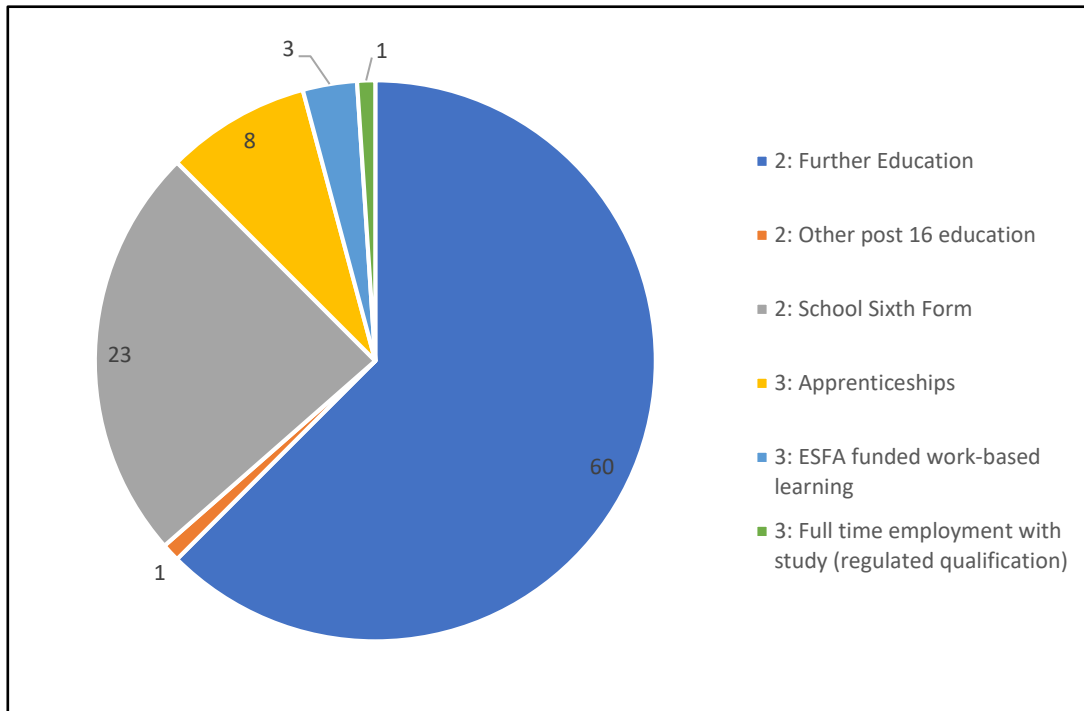

North Gosforth Academy Year 11 Activity Survey 2019

Activity Survey Summary as at 1 st November 2019	Gender		Total	Total%
	F	M		
Further Education	29	31	60	62.5%
Other Post 16 Education	0	1	1	1%
School Sixth Form	7	16	23	24%
Apprenticeships	0	8	8	8.3%
ESFA funded WBL	0	3	3	3.1%
Full time employment with study	1	0	1	1%