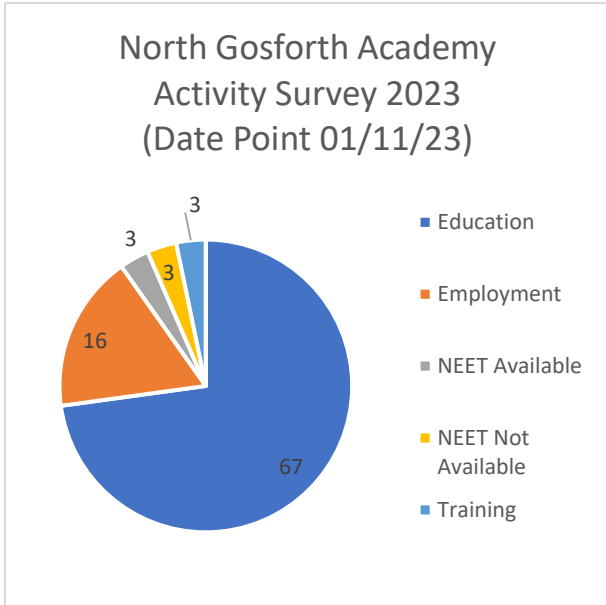

**North Gosforth Academy School Leavers 2023: Destinations Update**

Activity Survey Summary @ 1/11/23	F	M	TOTAL	Activity Survey Summary @ 1/4/25	F	M	TOTAL	% Change
Education	37	30	67	Education	32	24	56	-12%
Employment	7	9	16	Employment	13	12	25	10%
NEET Available	2	1	3	NEET Available	1	2	3	-
NEET Not Available	2	1	3	NEET Not Available	2	0	2	-1%
Training	0	3	3	Training	0	3	3	-
Unknown	0	0	0	Unknown	0	3	3	3%
<b>TOTAL</b>	<b>48</b>	<b>44</b>	<b>92</b>	<b>TOTAL</b>	<b>48</b>	<b>44</b>	<b>92</b>	