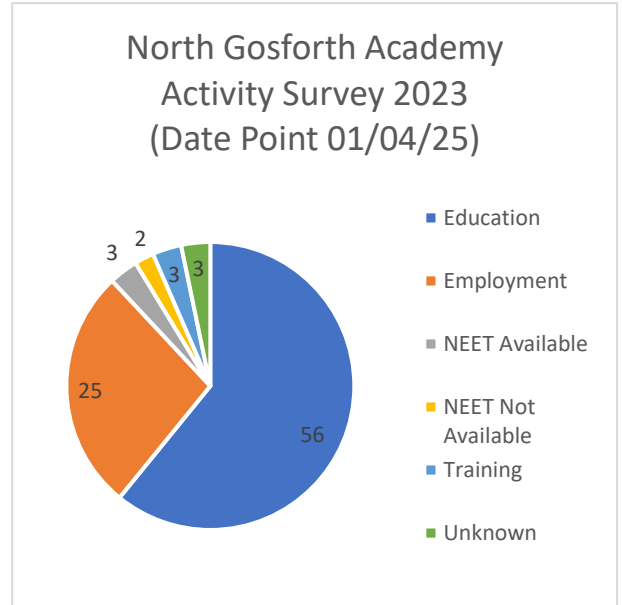

**North Gosforth Academy School Leavers 2023: Destinations Update**

Activity Survey Summary @ 1/11/23	F	M	TOTAL	Activity Survey Summary @ 1/4/25	F	M	TOTAL	% Change
Education	37	30	67	Education	32	24	56	-12%
Employment	7	9	16	Employment	13	12	25	10%
NEET Available	2	1	3	NEET Available	1	2	3	-
NEET Not Available	2	1	3	NEET Not Available	2	0	2	-1%
Training	0	3	3	Training	0	3	3	-
Unknown	0	0	0	Unknown	0	3	3	3%
<b>TOTAL</b>	<b>48</b>	<b>44</b>	<b>92</b>	<b>TOTAL</b>	<b>48</b>	<b>44</b>	<b>92</b>	